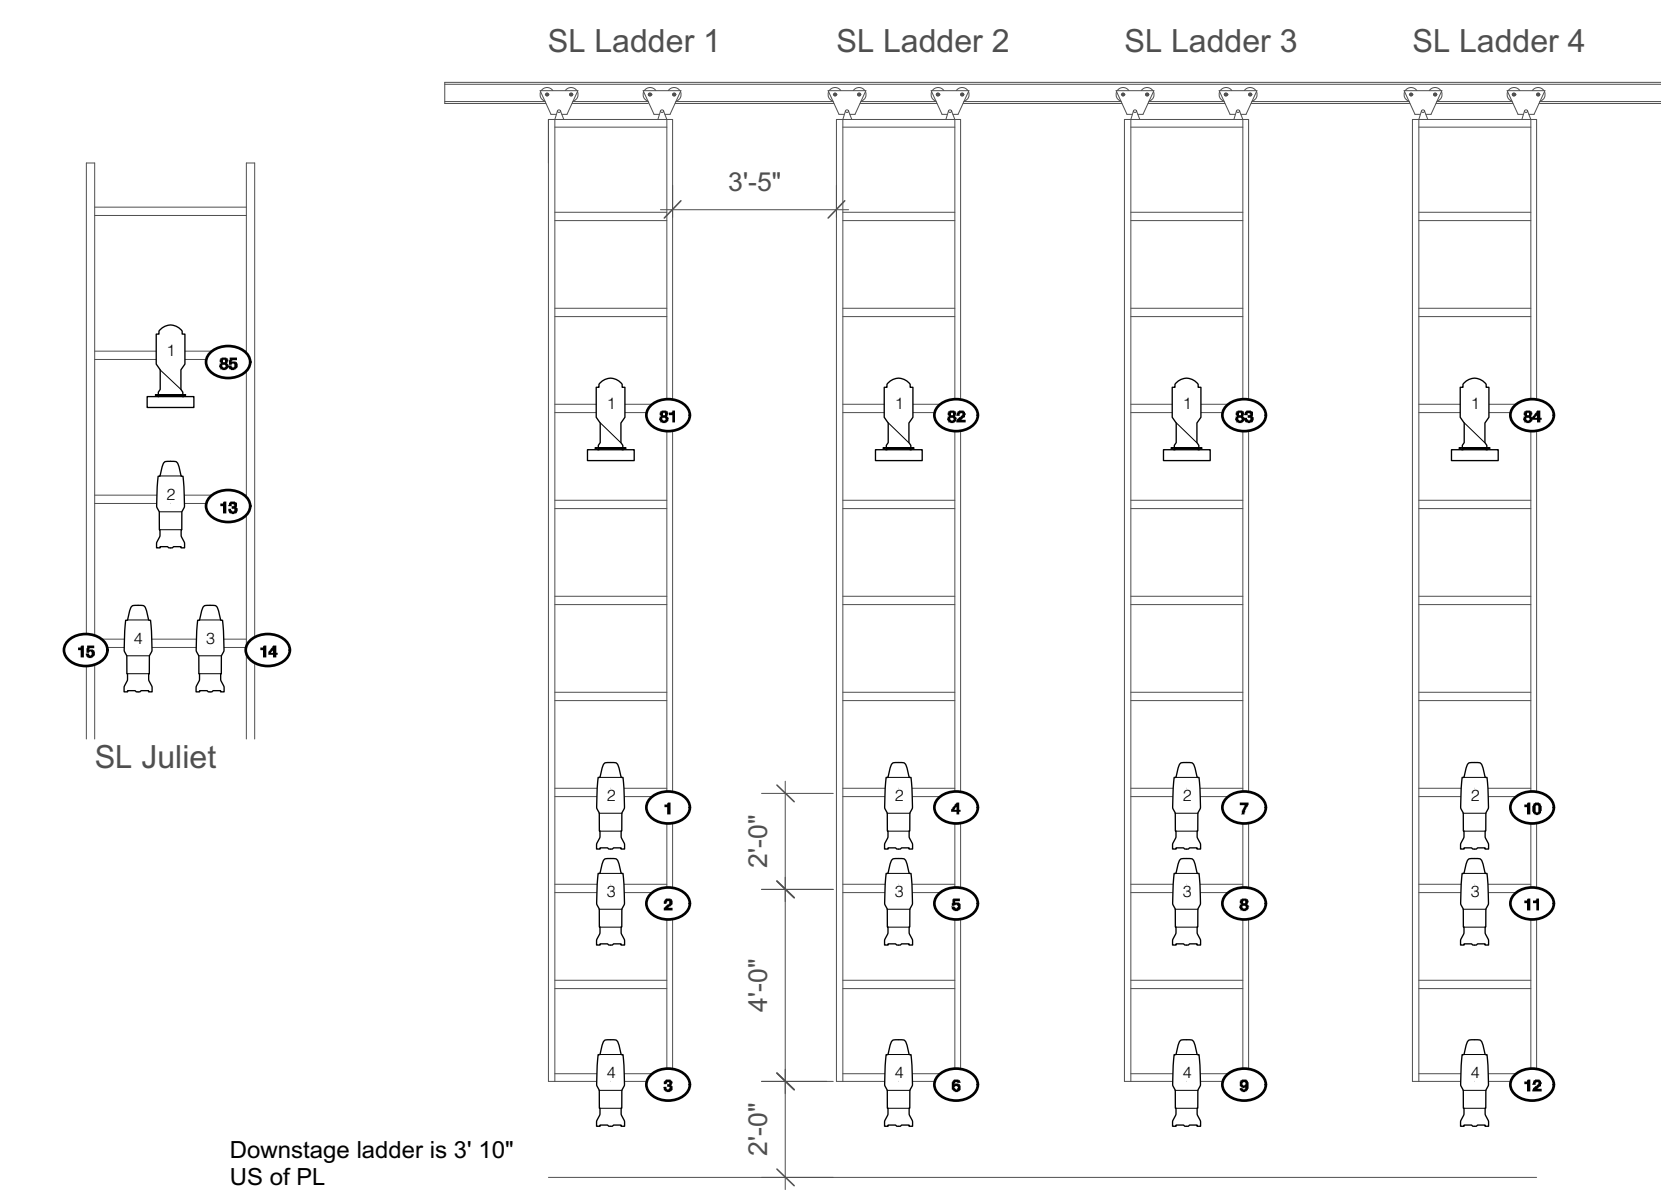

STAGE LEFT LADDERS & JULIET