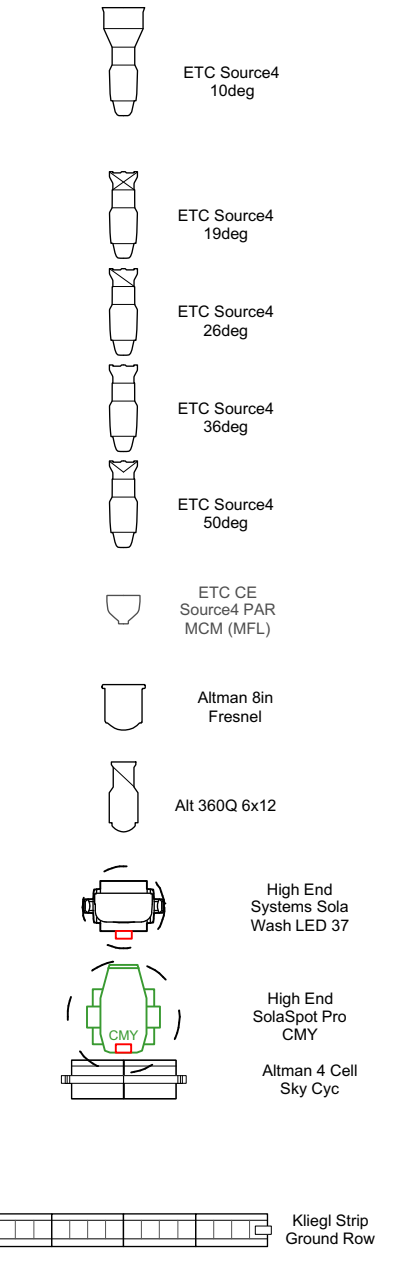

INSTRUMENT KEY

Label Legend Key

NOTES

- Please trim all electrics to 24'
- Please trim AP pipe to 23'
- Borders are drafted at 9' high.
- Trim heights are measured from the deck to the lineset.
- Please trim the borders on linesets 14, 25, and 48 to 28'6"
- Please trim the border on lineset 2 to 27'9"
- Please trim the border on lineset 36 to 30' 7"

PRESENTS

Fall for Dance
2018

Kendra S. Wiley
Lighting Designer
kendra.suzanne.wiley@gmail.com
706-714-5590
kendraswiley.com

SCALE:	1/4"=1'-0"	PLATE
DRAWN BY:	Kendra S. Wiley	1
CREATED:	07-28-18	
REVISED:	10-08-18	
FILE:	FFD Broadway 100818.vwx	

Light Plot