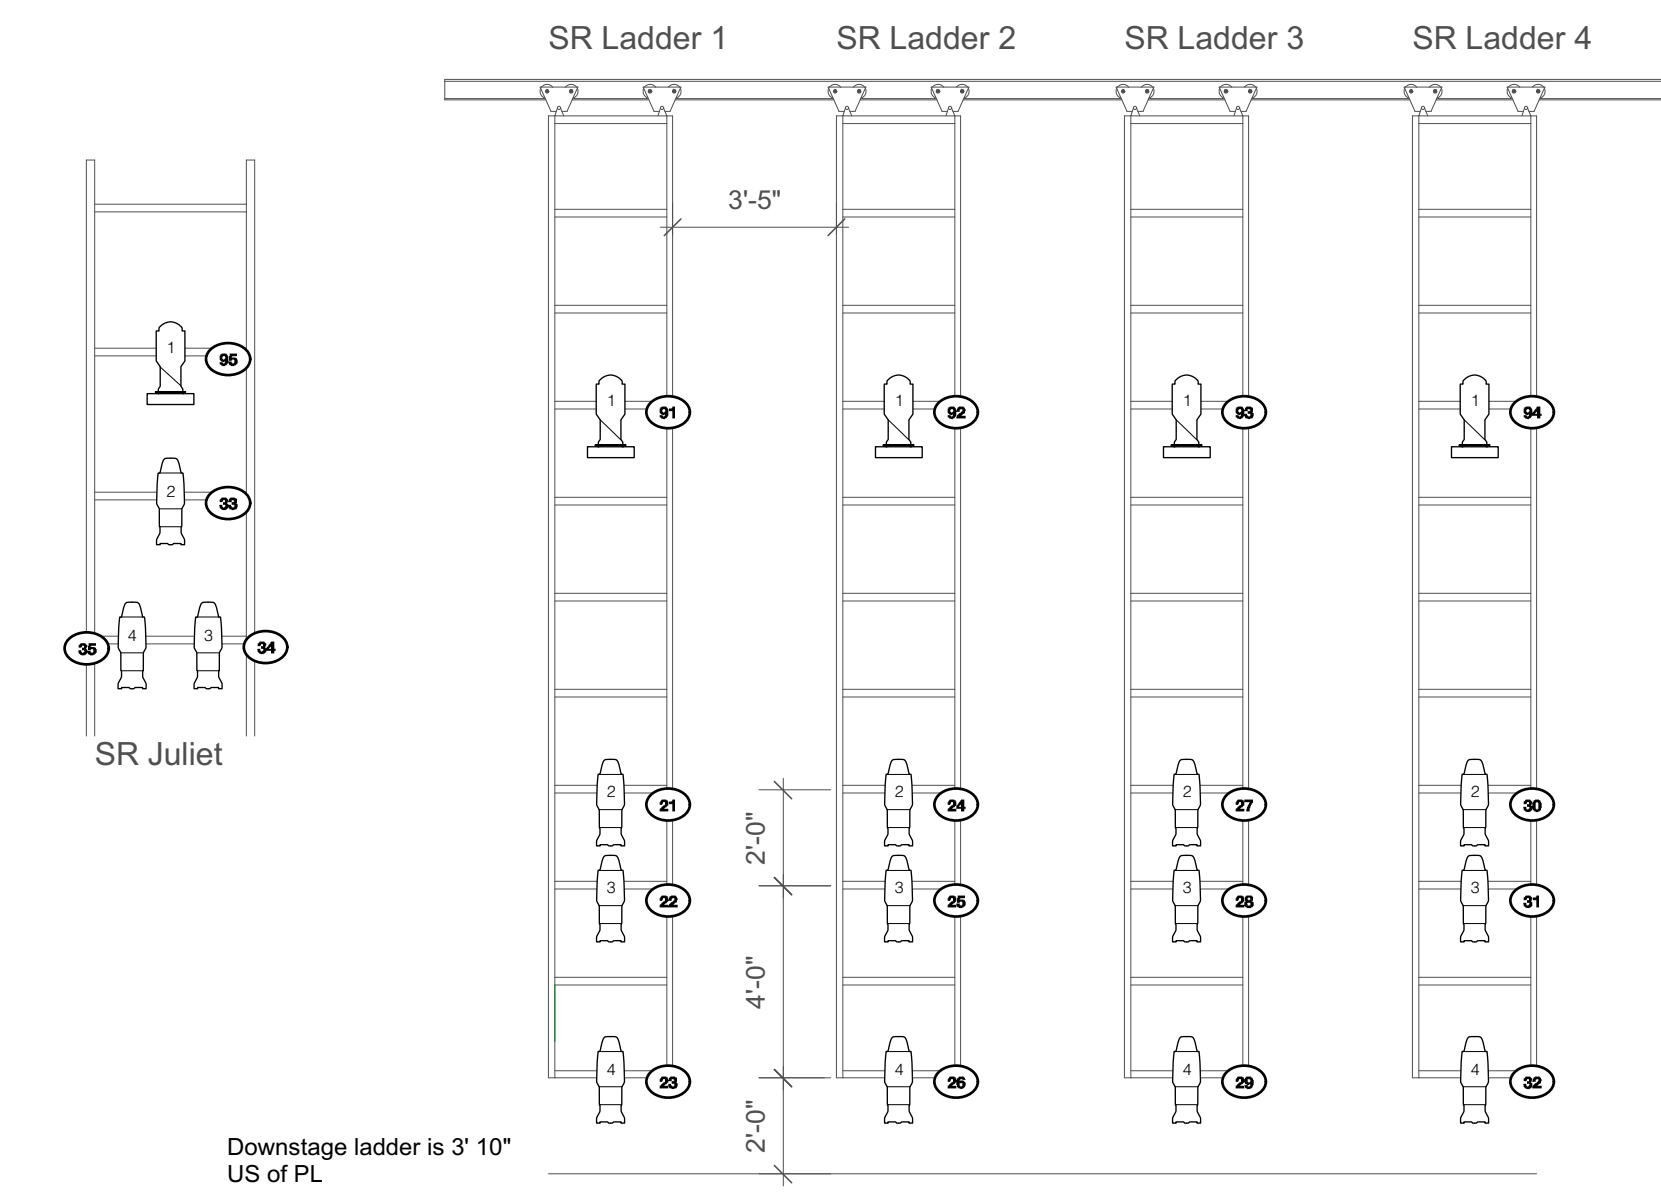

STAGE RIGHT LADDERS & JULIET